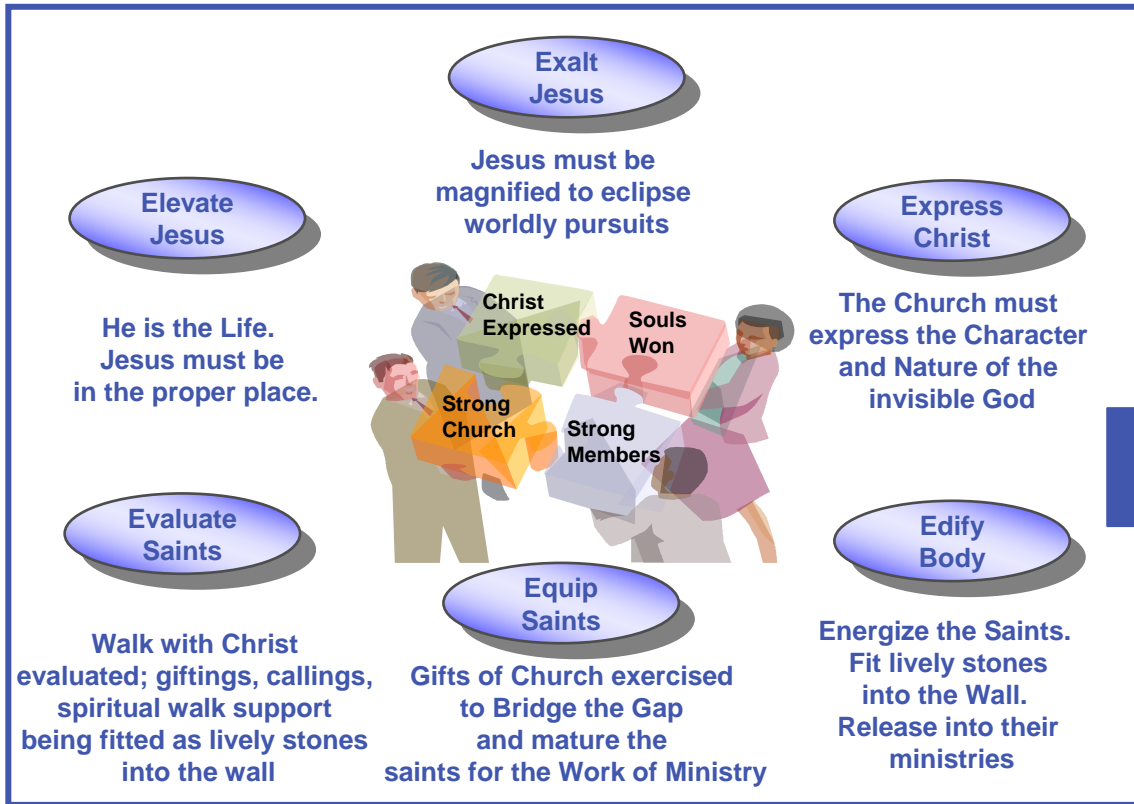

The Circle of LIFE

- CTQ Level 1 & 2**
- Evangelize the Unbeliever
 - Touch the Lost
 - Plant Christ
 - Preach the Gospel for a Witness
 - Local Church must become evangelistic in its nature
 - Extract the Unbeliever
 - Harvest the results of Christ
 - Translate from Kingdom of Darkness to Kingdom of Light
 - Place saturation models in place to preserve the fragile life
 - Envelop the Converted Believer
 - Church takes in the unbeliever and develops him into more of the Church
 - Discipleship

The Fields are White to Harvest

The Circle of Life Transforming scattered, lifeless rocks into lively stones purposed for the House of God and Expression of Christ

Antioch: Experiencing the Life of Christ & sharing him with the World.